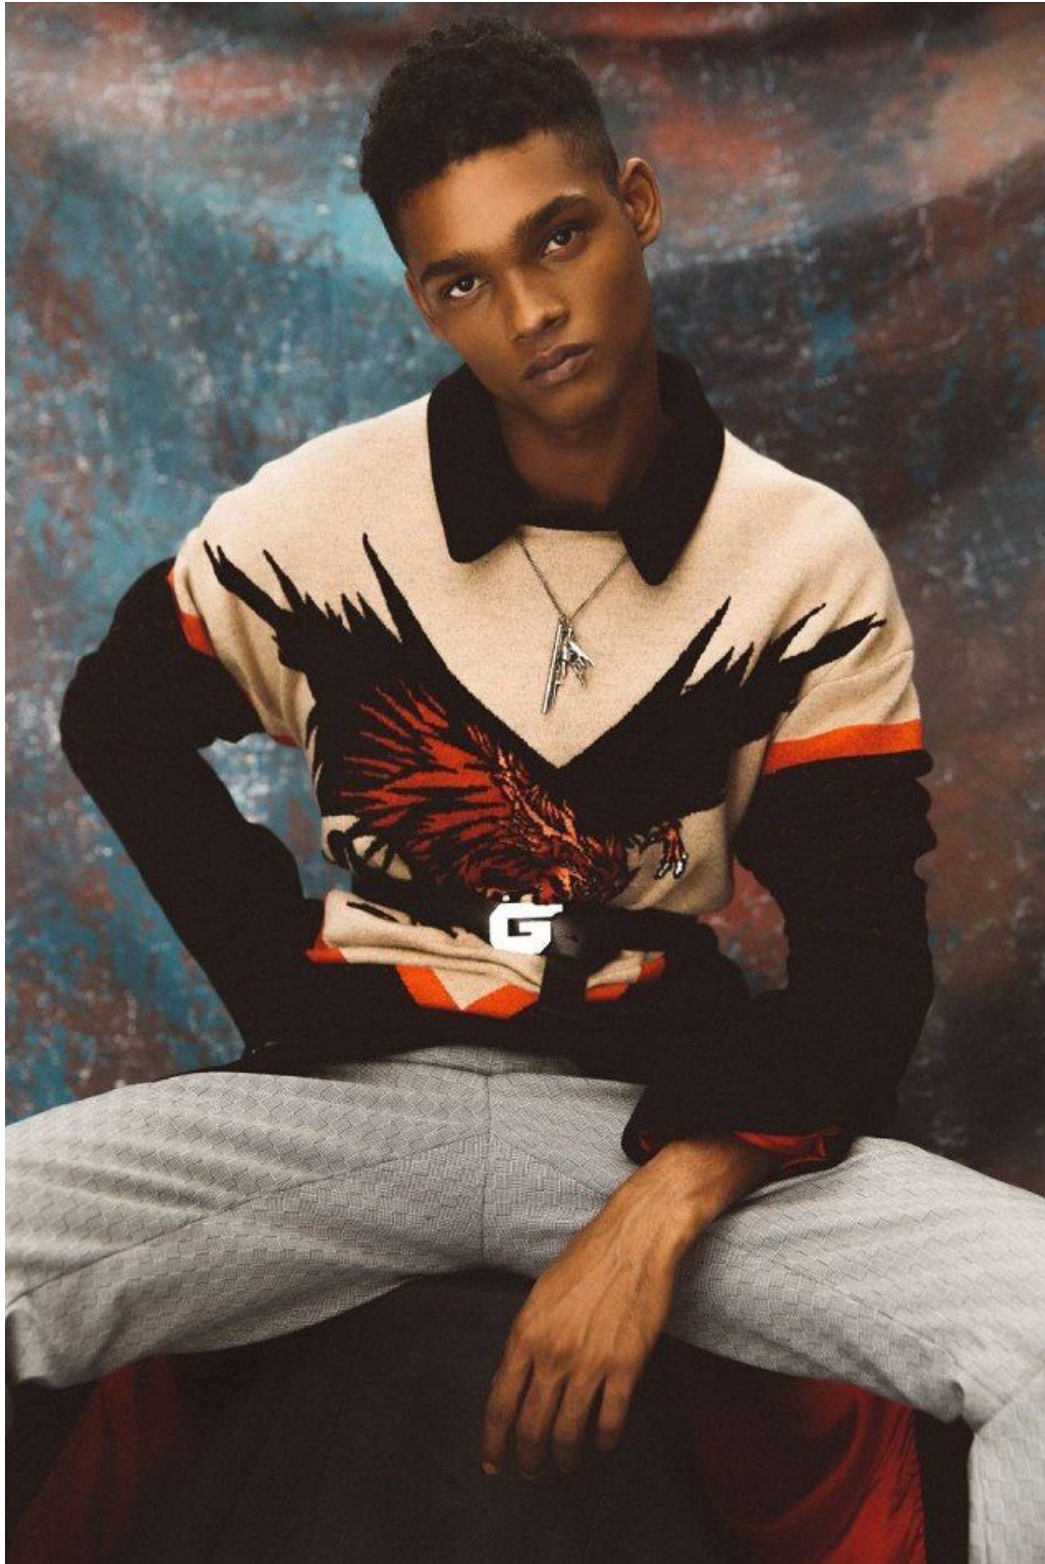

TEVIN STEELE

height 6'0.5 · bust 32.5" · waist 28"
shoes size 42 EU/11 US/7.5 UK · hair black · eyes brown

TEVIN STEELE

height 6'0.5 · bust 32.5" · waist 28"

shoes size 42 EU/11 US/7.5 UK · hair black · eyes brown